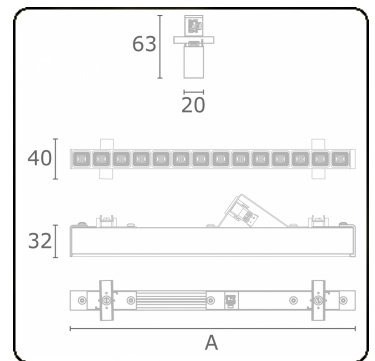

Electric details

Protection class	I
Supply	230V
Control gear box	Current driver

Lamp details

Lamptype	LED 4000K
Wattage	3,0W
Gross luminous flux	575
Luminaire power	3,3W
Number	1
Lifetime LED module	L90/B50 > 50000h
Color tolerance	MacAdam 3
CRI	>80

Photometric details

UGR	<19
CIE Fluxcode	96 98 99 100 85

Dimensions

A	283 mm
---	--------

Remarks

LRLW optiek - 75mA - RAL

ENERGY

Verrijgbaar op aanvraag.