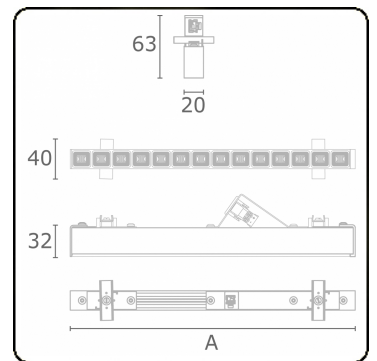

Electric details

Protection class	I
Supply	230V
Control gear box	Current driver DALI/TD

Lamp details

Lamptype	LED 3000K
Wattage	5,0W
Gross luminous flux	885
Luminaire power	5,5W
Number	1
Lifetime LED module	L90/B50 > 50000h
Color tolerance	MacAdam 3
CRI	>80

Photometric details

UGR	<19
CIE Fluxcode	99 99 100 99 81

Dimensions

A	283 mm
---	--------

Remarks

LRLB optiek - 125mA DALI - RAL

ENERGY

Verkrijgbaar op aanvraag.