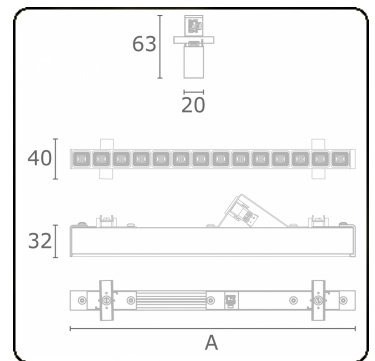

Electric details

Protection class	I
Supply	230V
Control gear box	Current driver

Lamp details

Lamptype	LED 3000K
Wattage	5,0W
Gross luminous flux	885
Luminaire power	5,5W
Number	1
Lifetime LED module	L90/B50 > 50000h
Color tolerance	MacAdam 3
CRI	>80

Photometric details

UGR	<19
CIE Fluxcode	99 99 100 99 81

Dimensions

A	283 mm
---	--------

Remarks

LRLB optiek - 125mA - RAL

ENERGY

Verrijgbaar op aanvraag.