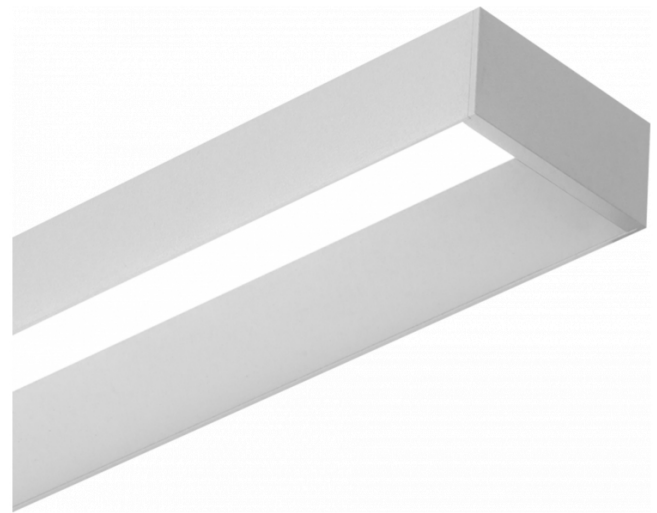

Offside Direct - satiné - 100mA - RAL
06.47000224-9999

Fixture details

Mounting	Wall
Light emission	Direct
Fitting cover	satin diffusor
Protection rate	IP 20
Housing	Aluminium
Finish	RAL colour at your choice
Certificates	CE, ISO 9001

Photometric details

UGR	>19
CIE Fluxcode	50 80 96 99 66

Dimensions

A	570 mm
---	--------

Remarks

Wall

ENERGY

Verrijgbaar op aanvraag.