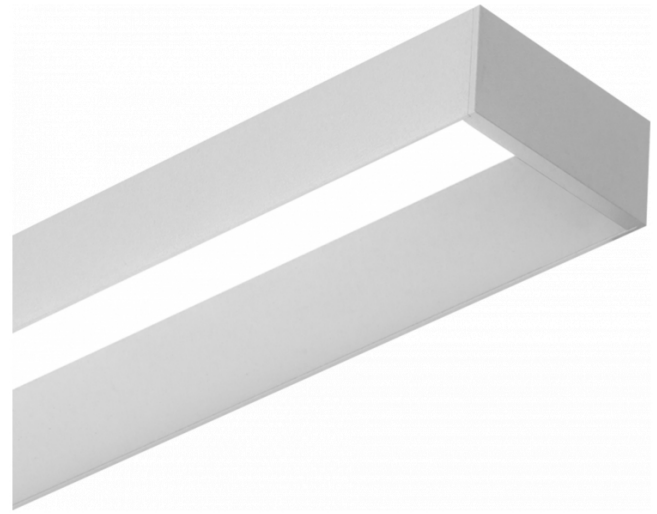

Offside Direct - satiné - 100mA - RAL
06.47000223-9999

Fixture details

Mounting	Wall
Light emission	Direct
Fitting cover	satin diffusor
Protection rate	IP 20
Housing	Aluminium
Finish	RAL colour at your choice
Certificates	CE, ISO 9001

Photometric details

UGR	>19
CIE Fluxcode	50 80 96 99 66

Dimensions

A	570 mm
---	--------

Remarks

Wall

ENERGY

Verrijgbaar op aanvraag.