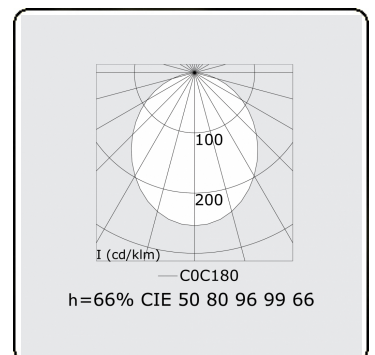

Electric details

Protection class	I
Supply	230V
Control gear box	Current driver

Lamp details

Lamptype	LED 3000K
Wattage	4,0W
Gross luminous flux	1440
Luminaire power	8,8W
Number	2
Lifetime LED module	L90/B50 > 50000h
Color tolerance	MacAdam 3
CRI	>80

Photometric details

UGR	>19
CIE Fluxcode	50 80 96 99 66

Dimensions

A	570 mm
---	--------

Remarks

Wall

ENERGY

Verrijgbaar op aanvraag.