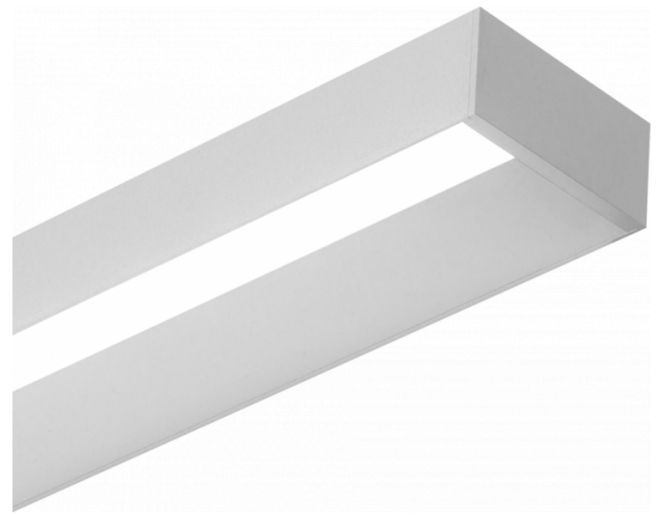

Offside Direct - satiné - 100mA - RAL
06.47004253-9999

Fixture details

| | |
|-----------------|---------------------------|
| Mounting | Wall |
| Light emission | Direct |
| Fitting cover | satin diffusor |
| Protection rate | IP 20 |
| Housing | Aluminium |
| Finish | RAL colour at your choice |
| Certificates | CE, ISO 9001 |

Photometric details

| | |
|--------------|----------------|
| UGR | >19 |
| CIE Fluxcode | 50 80 96 99 66 |

Dimensions

| | |
|---|---------|
| A | 1410 mm |
|---|---------|

Remarks

Wall

ENERGY

Verrijgbaar op aanvraag.