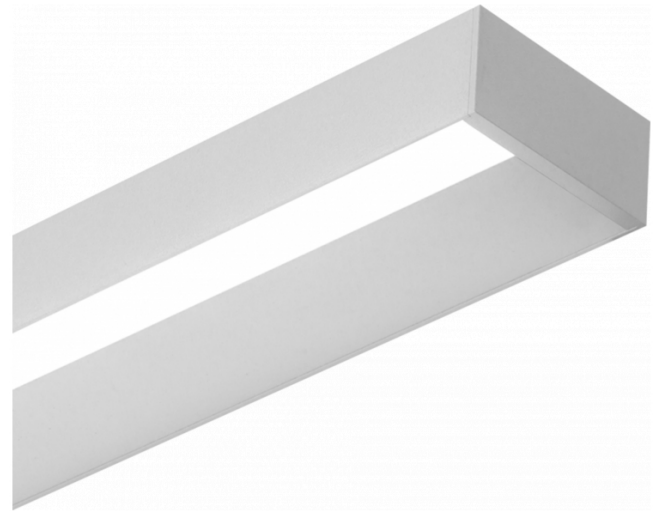

Offside Direct - satiné - 100mA - RAL
06.47004244-9999

Fixture details

Mounting	Wall
Light emission	Direct
Fitting cover	satin diffusor
Protection rate	IP 20
Housing	Aluminium
Finish	RAL colour at your choice
Certificates	CE, ISO 9001

Photometric details

UGR	>19
CIE Fluxcode	50 80 96 99 66

Dimensions

A	1130 mm
---	---------

Remarks

Wall

ENERGY

Verrijgbaar op aanvraag.