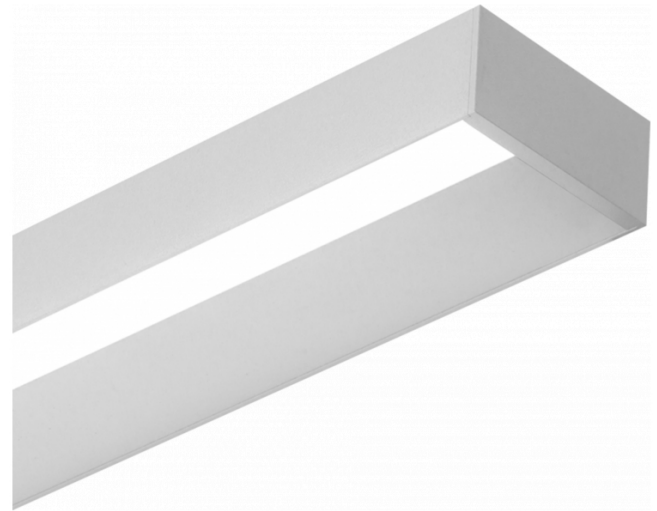

Offside Direct - satiné - 100mA - RAL
06.47004243-9999

Fixture details

Mounting	Wall
Light emission	Direct
Fitting cover	satin diffusor
Protection rate	IP 20
Housing	Aluminium
Finish	RAL colour at your choice
Certificates	CE, ISO 9001

Photometric details

UGR	>19
CIE Fluxcode	50 80 96 99 66

Dimensions

A	1130 mm
---	---------

Remarks

Wall

ENERGY

Verrijgbaar op aanvraag.