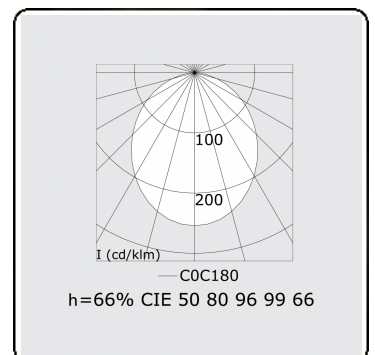

Electric details

Protection class	I
Supply	230V
Control gear box	Current driver DALI/TD

Lamp details

Lamptype	LED 3000K
Wattage	4,0W
Gross luminous flux	2880
Luminaire power	17,6W
Number	4
Lifetime LED module	L90/B50 > 50000h
Color tolerance	MacAdam 3
CRI	>80

Photometric details

UGR	>19
CIE Fluxcode	50 80 96 99 66

Dimensions

A	1130 mm
---	---------

Remarks

Wall

ENERGY

Verrijgbaar op aanvraag.