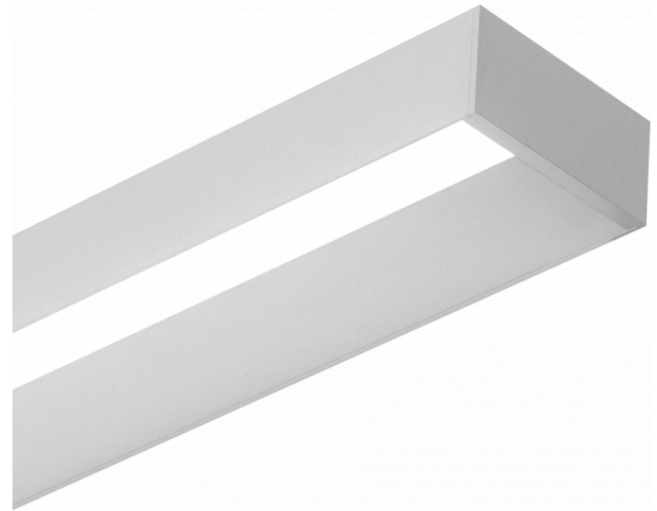

Offside Direct - satiné - 100mA - RAL  
06.47000254-9999

**Fixture details**

Mounting	Wall
Light emission	Direct
Fitting cover	satin diffusor
Protection rate	IP 20
Housing	Aluminium
Finish	RAL colour at your choice
Certificates	CE, ISO 9001

**Photometric details**

UGR	>19
CIE Fluxcode	50 80 96 99 66

**Dimensions**

A	1410 mm
---	---------

**Remarks**

Wall

**ENERGY**

Verrijgbaar op aanvraag.