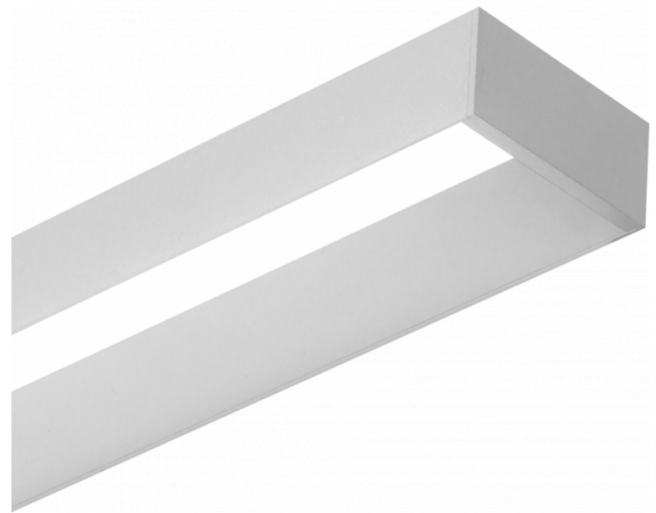

Offside Direct - satiné - 100mA - RAL
06.47000244-9999

Fixture details

Mounting	Wall
Light emission	Direct
Fitting cover	satin diffusor
Protection rate	IP 20
Housing	Aluminium
Finish	RAL colour at your choice
Certificates	CE, ISO 9001

Photometric details

UGR	>19
CIE Fluxcode	50 80 96 99 66

Dimensions

A	1130 mm
---	---------

Remarks

Wall

ENERGY

Verrijgbaar op aanvraag.