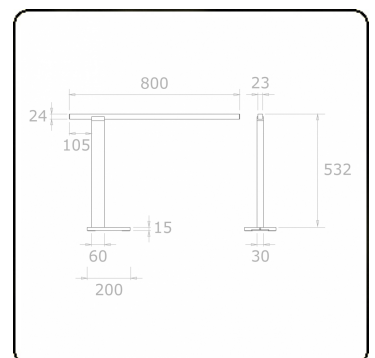

Grip T1 - Direct - LRLB - 150mA - RAL - B
11.43056424-9999

Fixture details

Mounting	table/writing-desk
Light emission	Direct
Fitting cover	Louvre optic - black matt
Protection rate	IP 20
Housing	Aluminium
Finish	RAL colour at your choice
Certificates	CE, ISO 9001

Electric details

Protection class	I
Supply	230V
Control gear box	Current driver DALI/TD

Lamp details

Lamptype	LED 4000K
Wattage	6,0W
Gross luminous flux	2200
Luminaire power	13,2W
Number	2
Lifetime LED module	L90/B50 > 50000h
Color tolerance	MacAdam 3
CRI	>80

Photometric details

UGR	<19
CIE Fluxcode	99 99 100 99 81

Remarks

Tafelarmatuur - Direct - 150mA - LRLB optiek - RAL - tafelhoet

ENERGY

A
 Verkrijgbaar op aanvraag.
B
 Disponible sur demande.
C
D
 Available on request.
E
F
 Auf Anfrage.
G