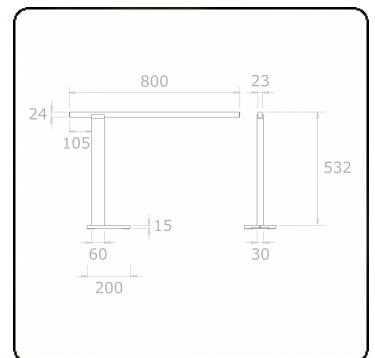

Grip T1 - Direct - LRLB - 150mA - RAL - B  
11.43056423-9999

**Fixture details**

Mounting	table/writing-desk
Light emission	Direct
Fitting cover	Louvre optic - black matt
Protection rate	IP 20
Housing	Aluminium
Finish	RAL colour at your choice
Certificates	CE, ISO 9001

**Electric details**

Protection class	I
Supply	230V
Control gear box	Current driver DALI/TD

**Lamp details**

Lamptype	LED 3000K
Wattage	6,0W
Gross luminous flux	2100
Luminaire power	13,2W
Number	2
Lifetime LED module	L90/B50 > 50000h
Color tolerance	MacAdam 3
CRI	>80

**Photometric details**

UGR	<19
CIE Fluxcode	99 99 100 99 81

**Remarks**

Tafelarmatuur - Direct - 150mA - LRLB optiek - RAL - tafelhoet

**ENERGY**

A  
 Verkrijgbaar op aanvraag.  
B  
 Disponible sur demande.  
C  
D  
 Available on request.  
E  
F  
 Auf Anfrage.  
G