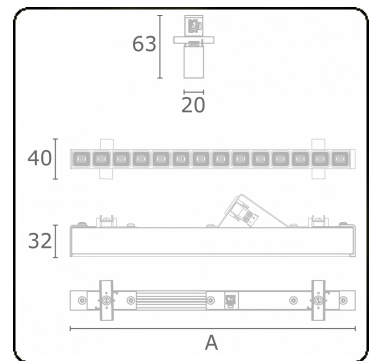

Electric details

Protection class	I
Supply	230V
Control gear box	Current driver DALI/TD

Lamp details

Lamptype	LED 3000K
Wattage	6,0W
Gross luminous flux	1050
Luminaire power	6,6W
Number	1
Lifetime LED module	L90/B50 > 50000h
Color tolerance	MacAdam 3
CRI	>80

Photometric details

UGR	<19
CIE Fluxcode	99 99 100 99 81

Dimensions

A	283 mm
---	--------

Remarks

LRLB optiek - 150mA DALI - RAL

ENERGY

Verrijgbaar op aanvraag.