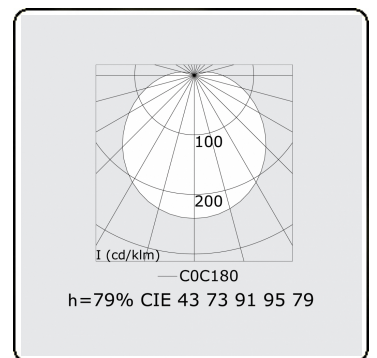

Electric details

Protection class	I
Supply	230V
Control gear box	Current driver DALI/TD

Lamp details

Lamptype	LED 4000K
Wattage	3,2W
Gross luminous flux	2010
Luminaire power	10,6W
Number	3
Lifetime LED module	L80/B10 > 72000h
Color tolerance	MacAdam 3
CRI	>80

Photometric details

UGR	>19
CIE Fluxcode	43 73 91 95 79

Dimensions

A	1230 mm
---	---------

Remarks

Wall luminaire - Direct - HO 150mA satin - RAL

ENERGY

Verkrijgbaar op aanvraag.