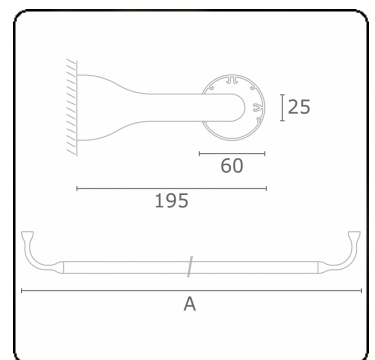

Electric details

Protection class	I
Supply	230V
Control gear box	Current driver DALI/TD

Lamp details

Lamptype	LED 4000K
Wattage	3,2W
Gross luminous flux	2680
Luminaire power	14,1W
Number	4
Lifetime LED module	L80/B10 > 72000h
Color tolerance	MacAdam 3
CRI	>80

Photometric details

UGR	>19
CIE Fluxcode	43 73 91 95 79

Dimensions

A	1510 mm
---	---------

Remarks

Wall luminaire - Direct - HO 150mA satin - RAL

ENERGY

Verrijgbaar op aanvraag.