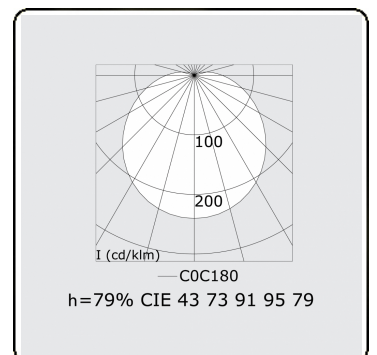

Electric details

Protection class	I
Supply	230V
Control gear box	Current driver

Lamp details

Lamptype	LED 4000K
Wattage	3,2W
Gross luminous flux	4020
Luminaire power	21,1W
Number	6
Lifetime LED module	L80/B10 > 72000h
Color tolerance	MacAdam 3
CRI	>80

Photometric details

UGR	>19
CIE Fluxcode	43 73 91 95 79

Dimensions

A	2070 mm
---	---------

Remarks

Wall luminaire - Direct - HO 150mA satin - RAL

ENERGY

Verkrijgbaar op aanvraag.