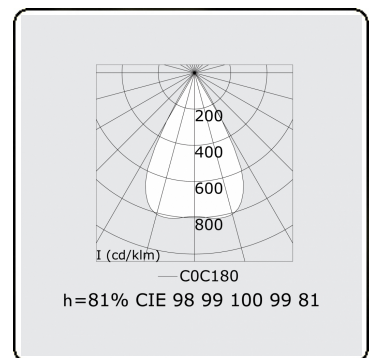

Electric details

Protection class	I
Supply	230V
Control gear box	Current driver DALI/TD

Lamp details

Lamptype	LED 3000K
Wattage	4,0W
Gross luminous flux	7200
Luminaire power	44,0W
Number	10
Lifetime LED module	L90/B50 > 50000h
Color tolerance	MacAdam 3
CRI	>80

Photometric details

UGR	<19
CIE Fluxcode	99 99 100 99 81

Dimensions

A	2810 mm
---	---------

Remarks

Ceiling

ENERG

Verrijgbaar op aanvraag.