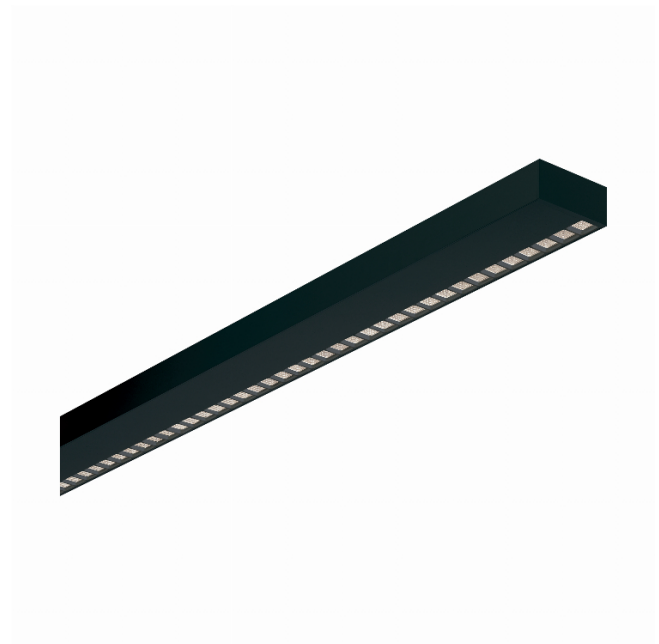

Offside Direct - LRLB - 100mA - RAL
05.47054254-9999

Fixture details

Mounting	Ceiling
Light emission	Direct
Fitting cover	Louvre optic - black matt
Protection rate	IP 20
Housing	Aluminium
Finish	RAL colour at your choice
Certificates	CE, ISO 9001

Electric details

Protection class	I
Supply	230V
Control gear box	Current driver DALI/TD

Lamp details

Lamptype	LED 4000K
Wattage	4,0W
Gross luminous flux	3775
Luminaire power	22,0W
Number	5
Lifetime LED module	L90/B50 > 50000h
Color tolerance	MacAdam 3
CRI	>80

Photometric details

UGR	<19
CIE Fluxcode	99 99 100 99 81

Dimensions

A	1410 mm
---	---------

Remarks

Ceiling

ENERG

Verkrijgbaar op aanvraag.