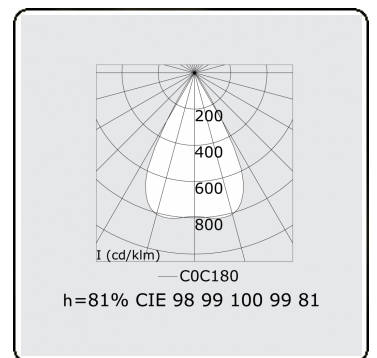

Electric details

Protection class	I
Supply	230V
Control gear box	Current driver

Lamp details

Lamptype	LED 4000K
Wattage	4,0W
Gross luminous flux	7550
Luminaire power	44,0W
Number	10
Lifetime LED module	L90/B50 > 50000h
Color tolerance	MacAdam 3
CRI	>80

Photometric details

UGR	<19
CIE Fluxcode	99 99 100 99 81

Dimensions

A	2810 mm
---	---------

Remarks

Ceiling

ENERG

Verrijgbaar op aanvraag.