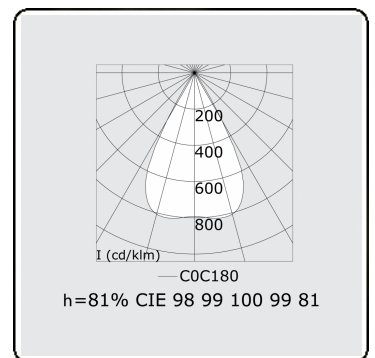

Electric details

Protection class	I
Supply	230V
Control gear box	Current driver

Lamp details

Lamptype	LED 4000K
Wattage	4,0W
Gross luminous flux	6795
Luminaire power	39,6W
Number	9
Lifetime LED module	L90/B50 > 50000h
Color tolerance	MacAdam 3
CRI	>80

Photometric details

UGR	<19
CIE Fluxcode	99 99 100 99 81

Dimensions

A	2530 mm
---	---------

Remarks

Ceiling

ENERG

Verkrijgbaar op aanvraag.