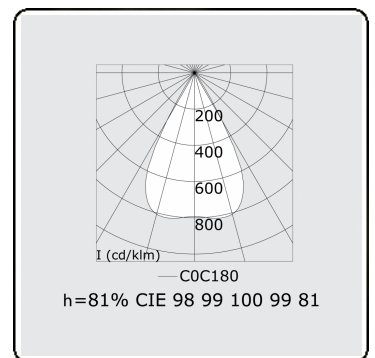

Electric details

Protection class	I
Supply	230V
Control gear box	Current driver

Lamp details

Lamptype	LED 3000K
Wattage	4,0W
Gross luminous flux	6480
Luminaire power	39,6W
Number	9
Lifetime LED module	L90/B50 > 50000h
Color tolerance	MacAdam 3
CRI	>80

Photometric details

UGR	<19
CIE Fluxcode	99 99 100 99 81

Dimensions

A	2530 mm
---	---------

Remarks

Ceiling

ENERG

Verkrijgbaar op aanvraag.