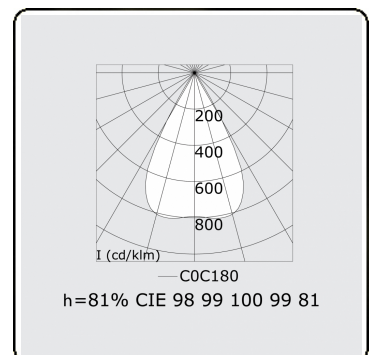

Electric details

Protection class	I
Supply	230V
Control gear box	Current driver

Lamp details

Lamptype	LED 4000K
Wattage	4,0W
Gross luminous flux	5285
Luminaire power	30,8W
Number	7
Lifetime LED module	L90/B50 > 50000h
Color tolerance	MacAdam 3
CRI	>80

Photometric details

UGR	<19
CIE Fluxcode	99 99 100 99 81

Dimensions

A	1970 mm
---	---------

Remarks

Ceiling

ENERG

Verkrijgbaar op aanvraag.