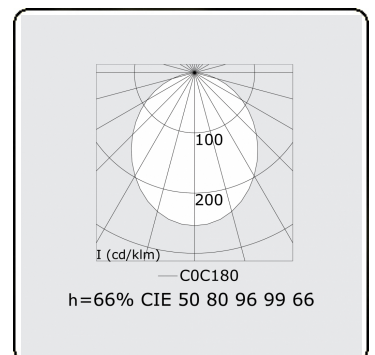

Electric details

Protection class	I
Supply	230V
Control gear box	Current driver DALI/TD

Lamp details

Lamptype	LED 4000K
Wattage	4,0W
Gross luminous flux	4530
Luminaire power	26,4W
Number	6
Lifetime LED module	L90/B50 > 50000h
Color tolerance	MacAdam 3
CRI	>80

Photometric details

UGR	>19
CIE Fluxcode	50 80 96 99 66

Dimensions

A	1690 mm
B	1370 mm

Remarks

Ceiling

ENERGY

Verrijgbaar op aanvraag.