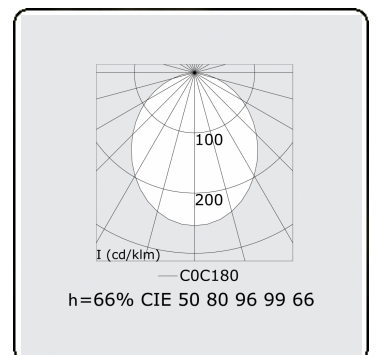

**Electric details**

Protection class	I
Supply	230V
Control gear box	Current driver

**Lamp details**

Lamptype	LED 4000K
Wattage	4,0W
Gross luminous flux	6040
Luminaire power	35,2W
Number	8
Lifetime LED module	L90/B50 > 50000h
Color tolerance	MacAdam 3
CRI	>80

**Photometric details**

UGR	>19
CIE Fluxcode	50 80 96 99 66

**Dimensions**

A	2250 mm
B	1930 mm

**Remarks**

Ceiling

**ENERGY**

Verrijgbaar op aanvraag.