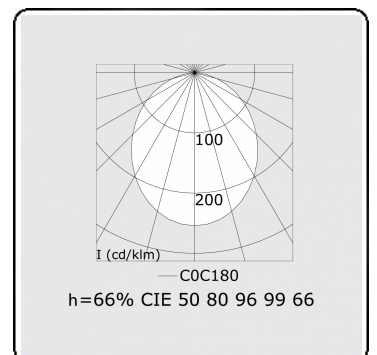

Electric details

Protection class	I
Supply	230V
Control gear box	Current driver

Lamp details

Lamptype	LED 4000K
Wattage	4,0W
Gross luminous flux	4530
Luminaire power	26,4W
Number	6
Lifetime LED module	L90/B50 > 50000h
Color tolerance	MacAdam 3
CRI	>80

Photometric details

UGR	>19
CIE Fluxcode	50 80 96 99 66

Dimensions

A	1690 mm
B	1370 mm

Remarks

Ceiling

ENERGY

Verkrijgbaar op aanvraag.