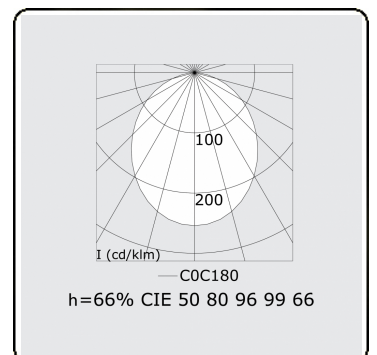

Electric details

Protection class	I
Supply	230V
Control gear box	Current driver

Lamp details

Lamptype	LED 3000K
Wattage	4,0W
Gross luminous flux	4320
Luminaire power	26,4W
Number	6
Lifetime LED module	L90/B50 > 50000h
Color tolerance	MacAdam 3
CRI	>80

Photometric details

UGR	>19
CIE Fluxcode	50 80 96 99 66

Dimensions

A	1690 mm
B	1370 mm

Remarks

Ceiling

ENERGY

Verrijgbaar op aanvraag.