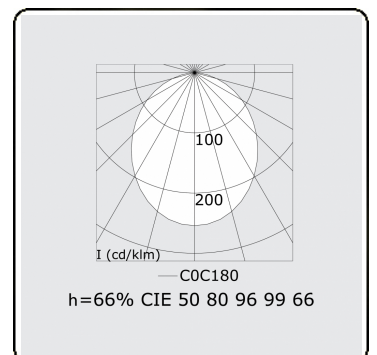

**Electric details**

Protection class	I
Supply	230V
Control gear box	Current driver

**Lamp details**

Lamptype	LED 3000K
Wattage	4,0W
Gross luminous flux	3600
Luminaire power	22,0W
Number	5
Lifetime LED module	L90/B50 > 50000h
Color tolerance	MacAdam 3
CRI	>80

**Photometric details**

UGR	>19
CIE Fluxcode	50 80 96 99 66

**Dimensions**

A	1410 mm
B	1090 mm

**Remarks**

Ceiling

**ENERGY**

Verrijgbaar op aanvraag.