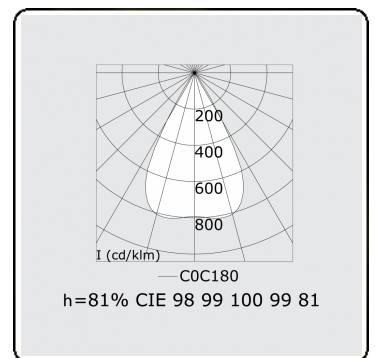

Remarks

LRLB optiek - 125mA DALI - RAL

ENERGY

Verkrijgbaar op aanvraag.

Disponible sur demande.

Available on request.

Auf Anfrage.

WXYZ
kWh/1000h

MULTILINE® 2019/2015