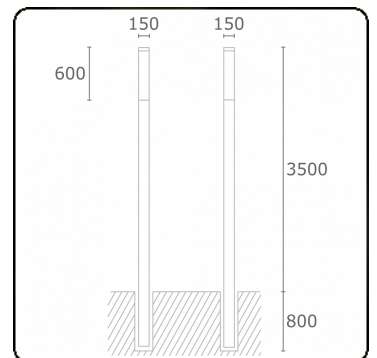

Kubik T3
35.06304-9910

Fixture details

Mounting	Ground
Light emission	Diffus
Fitting cover	Opal diffuser
Protection rate	IP 65
Housing	Aluminium
Finish	RAL 9016 traffic white textured
Certificates	CE, ISO 9001

Electric details

Protection class	I
Supply	230V
Control gear box	Current driver

Lamp details

Lamptype	LED 4000K
Wattage	39,2W
Gross luminous flux	7670
Luminaire power	43W
Number	1
Lifetime LED module	L80/B10 > 72000h
Color tolerance	MacAdam 3
CRI	>80

Photometric details

CIE Fluxcode	137 37 67 50 57

Remarks

including connection door with fuse

ENERGY

A
Verkrijgbaar op aanvraag.
B
Disponible sur demande.
C
D
Available on request.
E
F
Auf Anfrage.
G

WXYZ
kWh/1000h

MULTILINE® 2019/2015