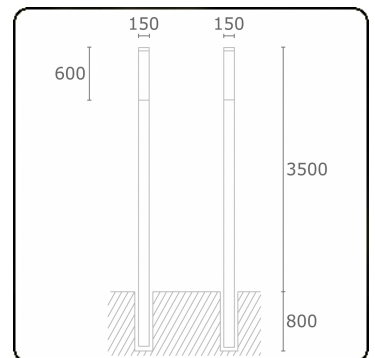

Kubik T3
35.06303-9910

Fixture details

Mounting	Ground
Light emission	Diffus
Fitting cover	Opal diffuser
Protection rate	IP 65
Housing	Aluminium
Finish	RAL 9016 traffic white textured
Certificates	CE, ISO 9001

Electric details

Protection class	I
Supply	230V
Control gear box	Current driver

Lamp details

Lamptype	LED 3000K
Wattage	39,2W
Gross luminous flux	7330
Luminaire power	43W
Number	1
Lifetime LED module	L80/B10 > 72000h
Color tolerance	MacAdam 3
CRI	>80

Photometric details

CIE Fluxcode	137 37 67 50 57
--------------	-----------------

Remarks

including connection door with fuse

ENERGY

Verrijgbaar op aanvraag.

Disponible sur demande.

Available on request.