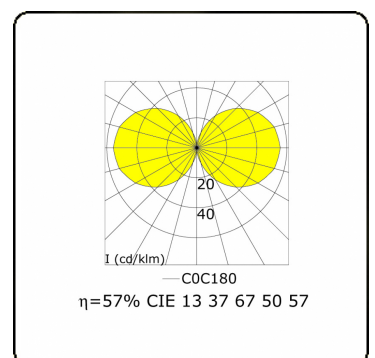

Kubik T3
35.06304-9906

Fixture details

Mounting	Ground
Light emission	Diffus
Fitting cover	Opal diffuser
Protection rate	IP 65
Housing	Aluminium
Finish	RAL 9006 white aluminium textured
Certificates	CE, ISO 9001

Electric details

Protection class	I
Supply	230V
Control gear box	Current driver

Lamp details

Lamptype	LED 4000K
Wattage	39,2W
Gross luminous flux	7670
Luminaire power	43W
Number	1
Lifetime LED module	L80/B10 > 72000h
Color tolerance	MacAdam 3
CRI	>80

Photometric details

CIE Fluxcode	137 37 67 50 57
--------------	-----------------

Remarks

including connection door with fuse

ENERG

Verrijgbaar op aanvraag.

Disponible sur demande.

Available on request.