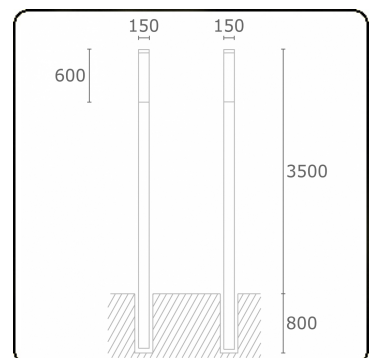

Kubik T3
35.06304-9906

Fixture details

Mounting	Ground
Light emission	Diffus
Fitting cover	Opal diffuser
Protection rate	IP 65
Housing	Aluminium
Finish	RAL 9006 white aluminium textured
Certificates	CE, ISO 9001

Electric details

Protection class	I
Supply	230V
Control gear box	Current driver

Lamp details

Lamptype	LED 4000K
Wattage	39,2W
Gross luminous flux	7670
Luminaire power	43W
Number	1
Lifetime LED module	L80/B10 > 72000h
Color tolerance	MacAdam 3
CRI	>80

Photometric details

CIE Fluxcode	137 37 67 50 57
--------------	-----------------

Remarks

including connection door with fuse

ENERG

Verrijgbaar op aanvraag.

Disponible sur demande.

Available on request.