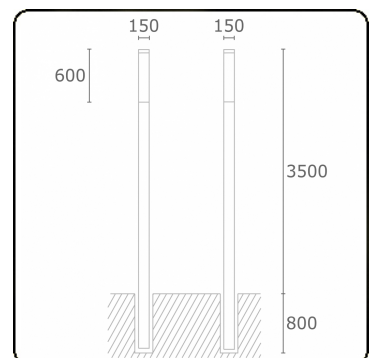

Kubik T3
35.06303-9906

Fixture details

Mounting	Ground
Light emission	Diffus
Fitting cover	Opal diffuser
Protection rate	IP 65
Housing	Aluminium
Finish	RAL 9006 white aluminium textured
Certificates	CE, ISO 9001

Electric details

Protection class	I
Supply	230V
Control gear box	Current driver

Lamp details

Lamptype	LED 3000K
Wattage	39,2W
Gross luminous flux	7330
Luminaire power	43W
Number	1
Lifetime LED module	L80/B10 > 72000h
Color tolerance	MacAdam 3
CRI	>80

Photometric details

CIE Fluxcode	137 37 67 50 57
--------------	-----------------

Remarks

including connection door with fuse

ENERGY

A
 Verkrijgbaar op aanvraag.
B
 Disponible sur demande.
C
D
 Available on request.
E
 Auf Anfrage.
G