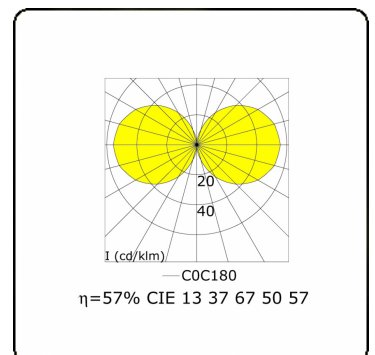

Kubik T3
35.06303-9906

Fixture details

Mounting	Ground
Light emission	Diffus
Fitting cover	Opal diffuser
Protection rate	IP 65
Housing	Aluminium
Finish	RAL 9006 white aluminium textured
Certificates	CE, ISO 9001

Electric details

Protection class	I
Supply	230V
Control gear box	Current driver

Lamp details

Lamptype	LED 3000K
Wattage	39,2W
Gross luminous flux	7330
Luminaire power	43W
Number	1
Lifetime LED module	L80/B10 > 72000h
Color tolerance	MacAdam 3
CRI	>80

Photometric details

CIE Fluxcode	137 37 67 50 57
--------------	-----------------

Remarks

including connection door with fuse

ENERGY

A
 Verkrijgbaar op aanvraag.
B
 Disponible sur demande.
C
D
 Available on request.
E
 Auf Anfrage.
G