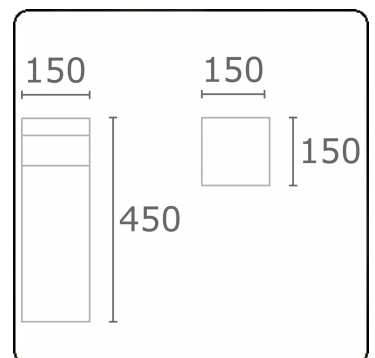

Kubik T2
35.06204-9906

Fixture details

Mounting	Ground
Light emission	Diffus
Fitting cover	Opal diffuser
Protection rate	IP 65
Housing	Aluminium
Finish	RAL 9006 white aluminium textured
Certificates	CE, ISO 9001

Electric details

Protection class	I
Supply	230V
Control gear box	Current driver

Lamp details

Lamptype	LED 4000K
Wattage	8W
Gross luminous flux	1420
Luminaire power	8,8W
Number	1
Lifetime LED module	L80/B10 > 72000h
Color tolerance	MacAdam 3
CRI	>80

Photometric details

CIE Fluxcode	13 37 67 50 51

ENERGY

A →
B → Verrijgbaar op aanvraag.
C → Disponible sur demande.
D → Available on request.
E →
F → Auf Anfrage.
G →

WXYZ
kWh/1000h

MULTILINE® 2019/2015