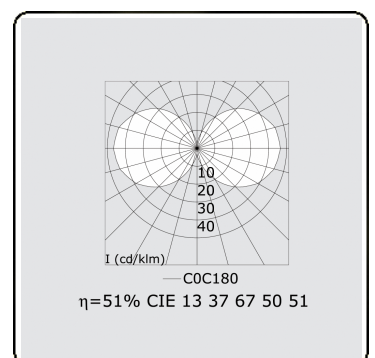

Kubik T2  
35.06204-9906

**Fixture details**

Mounting	Ground
Light emission	Diffus
Fitting cover	Opal diffuser
Protection rate	IP 65
Housing	Aluminium
Finish	RAL 9006 white aluminium textured
Certificates	CE, ISO 9001

**Electric details**

Protection class	I
Supply	230V
Control gear box	Current driver

**Lamp details**

Lamptype	LED 4000K
Wattage	8W
Gross luminous flux	1420
Luminaire power	8,8W
Number	1
Lifetime LED module	L80/B10 > 72000h
Color tolerance	MacAdam 3
CRI	>80

**Photometric details**

CIE Fluxcode	13 37 67 50 51
--------------	----------------

**ENERGY**

A →  
B → Verrijgbaar op aanvraag.  
C → Disponible sur demande.  
D → Available on request.  
E →  
F → Auf Anfrage.  
G →