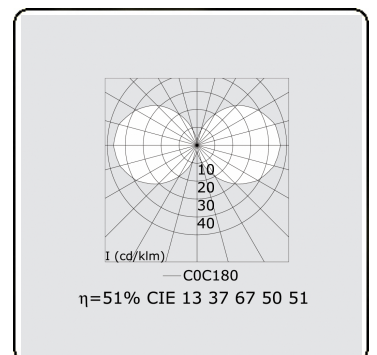

Kubik T2
35.06203-9906

Fixture details

| | |
|-----------------|-----------------------------------|
| Mounting | Ground |
| Light emission | Diffus |
| Fitting cover | Opal diffuser |
| Protection rate | IP 65 |
| Housing | Aluminium |
| Finish | RAL 9006 white aluminium textured |
| Certificates | CE, ISO 9001 |

Electric details

| | |
|------------------|----------------|
| Protection class | I |
| Supply | 230V |
| Control gear box | Current driver |

Lamp details

| | |
|---------------------|------------------|
| Lamptype | LED 3000K |
| Wattage | 8W |
| Gross luminous flux | 1380 |
| Luminaire power | 8,8W |
| Number | 1 |
| Lifetime LED module | L80/B10 > 72000h |
| Color tolerance | MacAdam 3 |
| CRI | >80 |

Photometric details

| | |
|--------------|----------------|
| CIE Fluxcode | 13 37 67 50 51 |
|--------------|----------------|

ENERGY

Verrijgbaar op aanvraag.

Disponible sur demande.

Available on request.