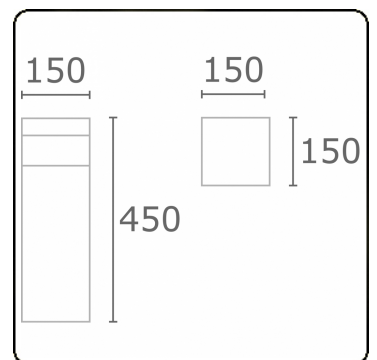

Photometric details

CIE Fluxcode	13 37 67 50 51

ENERGY

Verrijgbaar op aanvraag.

Disponible sur demande.

Available on request.

Auf Anfrage.

WXYZ
kWh/1000h

MULTILINE®

2019/2015