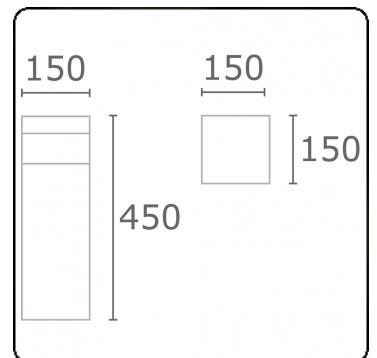

Photometric details

CIE Fluxcode	13 37 67 50 51

ENERGY

Verrijgbaar op aanvraag.

Disponible sur demande.

Available on request.

Auf Anfrage.

WXYZ
kWh/1000h

MULTILINE®

2019/2015