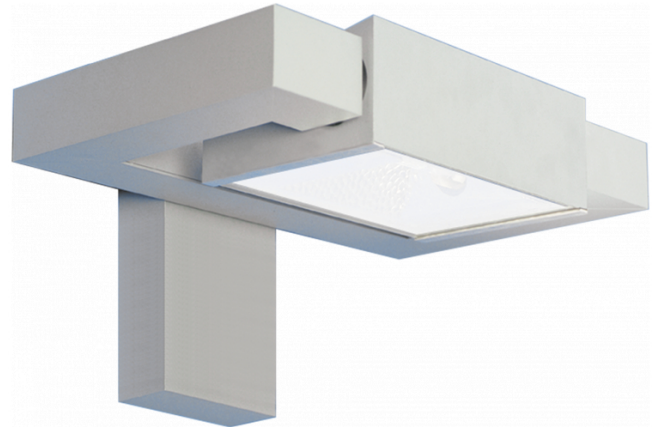

Vivace 7.2
35.23793-9910

Fixture details

Mounting	Wall
Light emission	Direct or Indirect
Fitting cover	Glass
Protection rate	IP 54
Housing	Aluminium
Finish	RAL 9016 traffic white textured
Certificates	CE, ISO 9001

Electric details

Protection class	I
Supply	230V
Control gear box	EG

Lamp details

Lamptype	LED 3000K
Wattage	24W
Gross luminous flux	2440
Luminaire power	29W
Number	1
Lifetime LED module	L80/B10 = 50000h
Color tolerance	MacAdam 3
CRI	85

Photometric details

CIE Fluxcode	53 83 97 99 73
--------------	----------------

Remarks

TC-D and LED with sandblasted glass, other light sources with clear glass

ENERGY

Verrijgbaar op aanvraag.

Disponible sur demande.