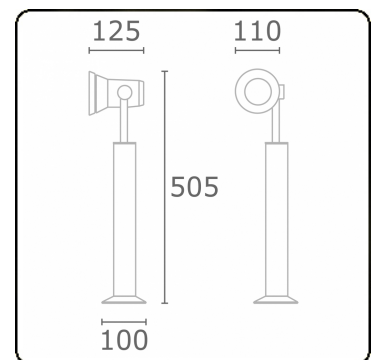

Spy-1 - support - height 450mm
35.11157-9910

Fixture details

Mounting	Ground
Light emission	Spotlight
Fitting cover	Glass
Protection rate	IP 54
Housing	Aluminium
Finish	RAL 9016 traffic white textured
Certificates	CE, ISO 9001

Electric details

Protection class	I
Supply	230V
Control gear box	Current driver

Lamp details

Lamptype	LED 3000K 32°
Wattage	3x1W
Gross luminous flux	378
Luminaire power	4,2W
Number	1
Lifetime LED module	L70/B50 > 60000h
Color tolerance	MacAdam 3
CRI	80

Photometric details

CIE Fluxcode	96 99 100 100 73

ENERGY

Verrijgbaar op aanvraag.

Disponible sur demande.

Available on request.

Auf Anfrage.

WXYZ
kWh/1000h

MULTILINE®

2019/2015