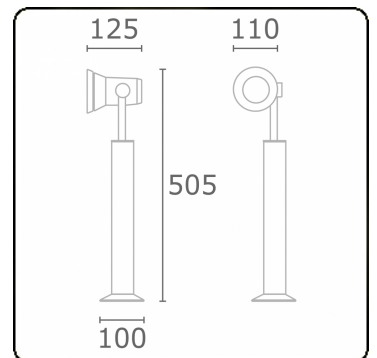

Spy-1 - support - height 450mm
35.11156-9910

Fixture details

Mounting	Ground
Light emission	Spotlight
Fitting cover	Glass
Protection rate	IP 54
Housing	Aluminium
Finish	RAL 9016 traffic white textured
Certificates	CE, ISO 9001

Electric details

Protection class	I
Supply	230V
Control gear box	Current driver

Lamp details

Lamptype	LED 3000K 8°
Wattage	3x1W
Gross luminous flux	378
Luminaire power	4,2W
Number	1
Lifetime LED module	L70/B50 > 60000h
Color tolerance	MacAdam 3
CRI	80

Photometric details

CIE Fluxcode	95 97 99 100 75

ENERGY

A
Verkrijgbaar op aanvraag.
B
Disponible sur demande.
C
D
Available on request.
E
F
Auf Anfrage.
G

WXYZ
kWh/1000h

MULTILINE® 2019/2015