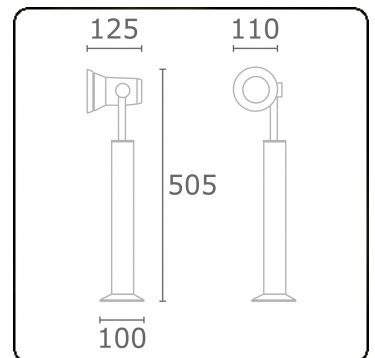

Spy-1 - support - height 450mm
35.11150-9910

Fixture details

Mounting	Ground
Light emission	Spotlight
Fitting cover	Glass
Protection rate	IP 54
Housing	Aluminium
Finish	RAL 9016 traffic white textured
Certificates	CE, ISO 9001

Electric details

Protection class	I
Supply	230V

Lamp details

Lamptype	LED MR16
Wattage	-
Socket	GU10
Number	1

ENERGY

Verrijgbaar op aanvraag.

Disponible sur demande.

Available on request.