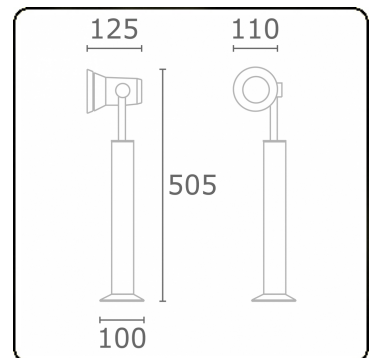

Spy-1 - support - height 450mm
35.11150-9906

Fixture details

Mounting	Ground
Light emission	Spotlight
Fitting cover	Glass
Protection rate	IP 54
Housing	Aluminium
Finish	RAL 9006 white aluminium textured
Certificates	CE, ISO 9001

Electric details

Protection class	I
Supply	230V

Lamp details

Lamp type	LED MR16
Wattage	-
Socket	GU10
Number	1

This luminaire is compatible with bulbs of the energy classes:

MULTILINE®
35.11150-9906
874/2012