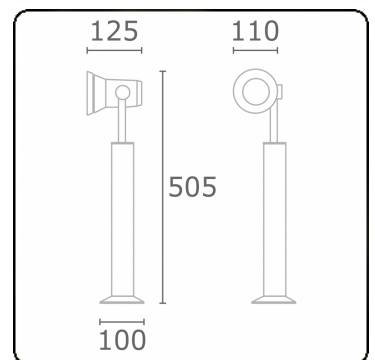

Spy-1 - support - height 450mm
35.11157-9905

Fixture details

Mounting	Ground
Light emission	Spotlight
Fitting cover	Glass
Protection rate	IP 54
Housing	Aluminium
Finish	RAL 9011 graphite black textured
Certificates	CE, ISO 9001

Electric details

Protection class	I
Supply	230V
Control gear box	Current driver

Lamp details

Lamptype	LED 3000K 32°
Wattage	3x1W
Gross luminous flux	378
Luminaire power	4,2W
Number	1
Lifetime LED module	L70/B50 > 60000h
Color tolerance	MacAdam 3
CRI	80

Photometric details

CIE Fluxcode	96 99 100 100 73

ENERGY

Verrijgbaar op aanvraag.

Disponible sur demande.

Available on request.

Auf Anfrage.

WXYZ
kWh/1000h

MULTILINE®

2019/2015