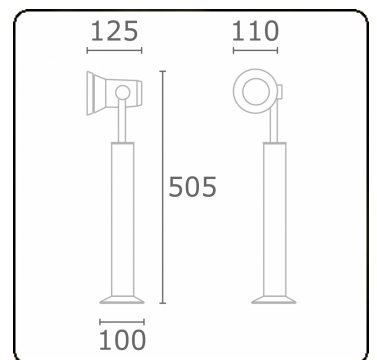

Spy-1 - support - height 450mm  
35.11150-9905

**Fixture details**

Mounting	Ground
Light emission	Spotlight
Fitting cover	Glass
Protection rate	IP 54
Housing	Aluminium
Finish	RAL 9011 graphite black textured
Certificates	CE, ISO 9001

**Electric details**

Protection class	I
Supply	230V

**Lamp details**

Lamptype	LED MR16
Wattage	-
Socket	GU10
Number	1

**ENERGY**

Verrijgbaar op aanvraag.

Disponible sur demande.

Available on request.