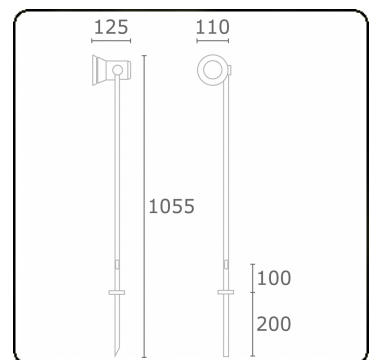

Spy-1 - pin - height 1000mm
35.11120-9910

Fixture details

| | |
|-----------------|---------------------------------|
| Mounting | Ground |
| Light emission | Spotlight |
| Fitting cover | Glass |
| Protection rate | IP 54 |
| Housing | Aluminium |
| Finish | RAL 9016 traffic white textured |
| Certificates | CE, ISO 9001 |

Electric details

| | |
|------------------|------|
| Protection class | I |
| Supply | 230V |

Lamp details

| | |
|----------|----------|
| Lamptype | LED MR16 |
| Wattage | - |
| Socket | GU10 |
| Number | 1 |