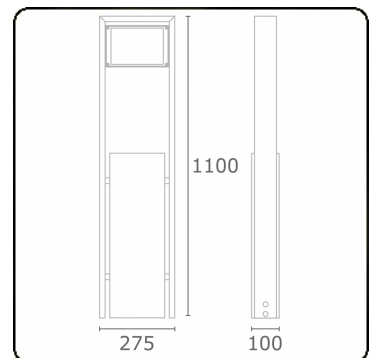

Sergeant
35.04193-9910

Fixture details

Mounting	Ground
Light emission	Direct
Fitting cover	Glass
Protection rate	IP 54
Housing	Aluminium
Finish	RAL 9016 traffic white textured
Certificates	CE, ISO 9001

Electric details

Protection class	I
Supply	230V
Control gear box	Current driver

Lamp details

Lamptype	LED 3000K
Wattage	24W
Gross luminous flux	2440
Luminaire power	29W
Number	1
Lifetime LED module	L80/B10 = 50000h
Color tolerance	MacAdam 3
CRI	85

Photometric details

CIE Fluxcode	53 83 97 99 73

Remarks

standard colour combination: wall base silver grey, housing antracite!

ENERG

Verrijgbaar op aanvraag.

Disponible sur demande.

Available on request.

Auf Anfrage.

WXYZ
kWh/1000h

MULTILINE®

2019/2015