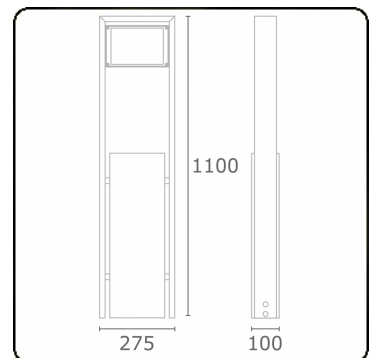

Sergeant
35.04194-9906

Fixture details

Mounting	Ground
Light emission	Direct
Fitting cover	Glass
Protection rate	IP 54
Housing	Aluminium
Finish	RAL 9006 white aluminium textured
Certificates	CE, ISO 9001

Electric details

Protection class	I
Supply	230V
Control gear box	Current driver

Lamp details

Lamptype	LED 4000K
Wattage	24W
Gross luminous flux	2560
Luminaire power	29W
Number	1
Lifetime LED module	L80/B10 = 50000h
Color tolerance	MacAdam 3
CRI	85

Photometric details

CIE Fluxcode	53 83 97 99 73

Remarks

standard colour combination: wall base silver grey, housing antracite!

ENERG

Verrijgbaar op aanvraag.

Disponible sur demande.

Available on request.

Auf Anfrage.

WXYZ
kWh/1000h

MULTILINE®

2019/2015