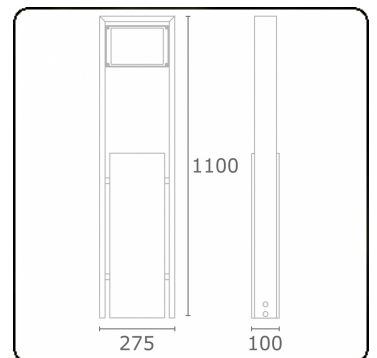

Sergeant
35.04193-9906

Fixture details

Mounting	Ground
Light emission	Direct
Fitting cover	Glass
Protection rate	IP 54
Housing	Aluminium
Finish	RAL 9006 white aluminium textured
Certificates	CE, ISO 9001

Electric details

Protection class	I
Supply	230V
Control gear box	Current driver

Lamp details

Lamptype	LED 3000K
Wattage	24W
Gross luminous flux	2440
Luminaire power	29W
Number	1
Lifetime LED module	L80/B10 = 50000h
Color tolerance	MacAdam 3
CRI	85

Photometric details

CIE Fluxcode	53 83 97 99 73

Remarks

standard colour combination: wall base silver grey, housing antracite!

ENERGY

Verrijgbaar op aanvraag.

Disponible sur demande.

Available on request.

Auf Anfrage.

WXYZ
kWh/1000h

MULTILINE®

2019/2015