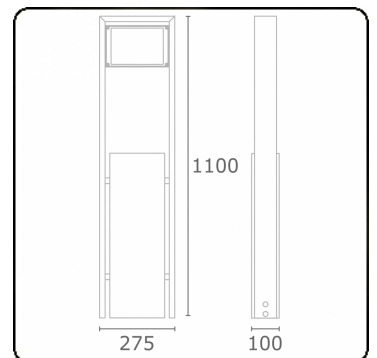

Sergeant
35.04193-9905

Fixture details

Mounting	Ground
Light emission	Direct
Fitting cover	Glass
Protection rate	IP 54
Housing	Aluminium
Finish	RAL 9011 graphite black textured
Certificates	CE, ISO 9001

Electric details

Protection class	I
Supply	230V
Control gear box	Current driver

Lamp details

Lamptype	LED 3000K
Wattage	24W
Gross luminous flux	2440
Luminaire power	29W
Number	1
Lifetime LED module	L80/B10 = 50000h
Color tolerance	MacAdam 3
CRI	85

Photometric details

CIE Fluxcode	53 83 97 99 73

Remarks

standard colour combination: wall base silver grey, housing antracite!

ENERGY

Verrijgbaar op aanvraag.

Disponible sur demande.

Available on request.

Auf Anfrage.

WXYZ
kWh/1000h

MULTILINE®

2019/2015