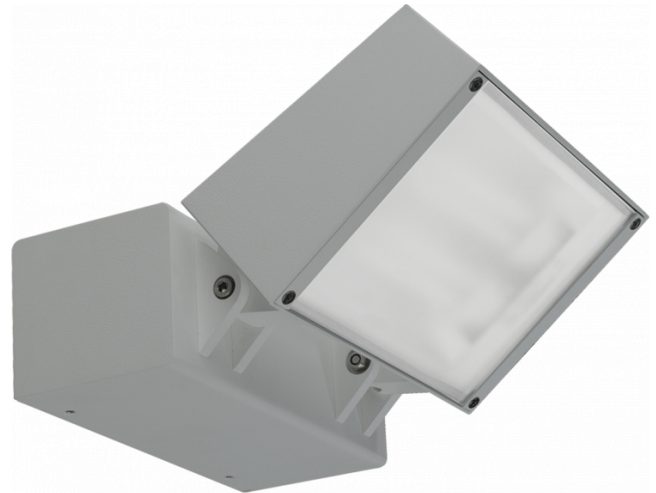

Murro-2
06.12290-9910

Fixture details

Mounting	Wall
Light emission	Direct
Fitting cover	Glass
Protection rate	IP 20
Housing	Aluminium
Finish	RAL 9016 traffic white textured
Certificates	CE, ISO 9001

Electric details

Protection class	I
Supply	230V
Control gear box	Current driver

Lamp details

Lamptype	LED 3000K
Wattage	24W
Gross luminous flux	2440
Luminaire power	29W
Number	1
Lifetime LED module	L80/B10 = 50000h
Color tolerance	MacAdam 3
CRI	85