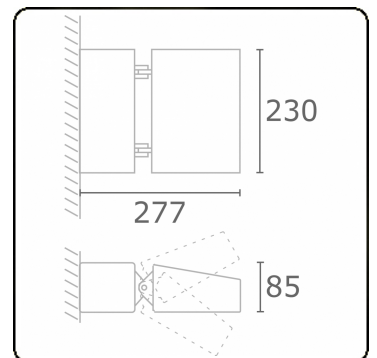

Photometric details

CIE Fluxcode	53 83 97 99 73

Remarks

direct light output

ENERGY

Verrijgbaar op aanvraag.

Disponible sur demande.

Available on request.

Auf Anfrage.

WXYZ
kWh/1000h

MULTILINE®

2019/2015